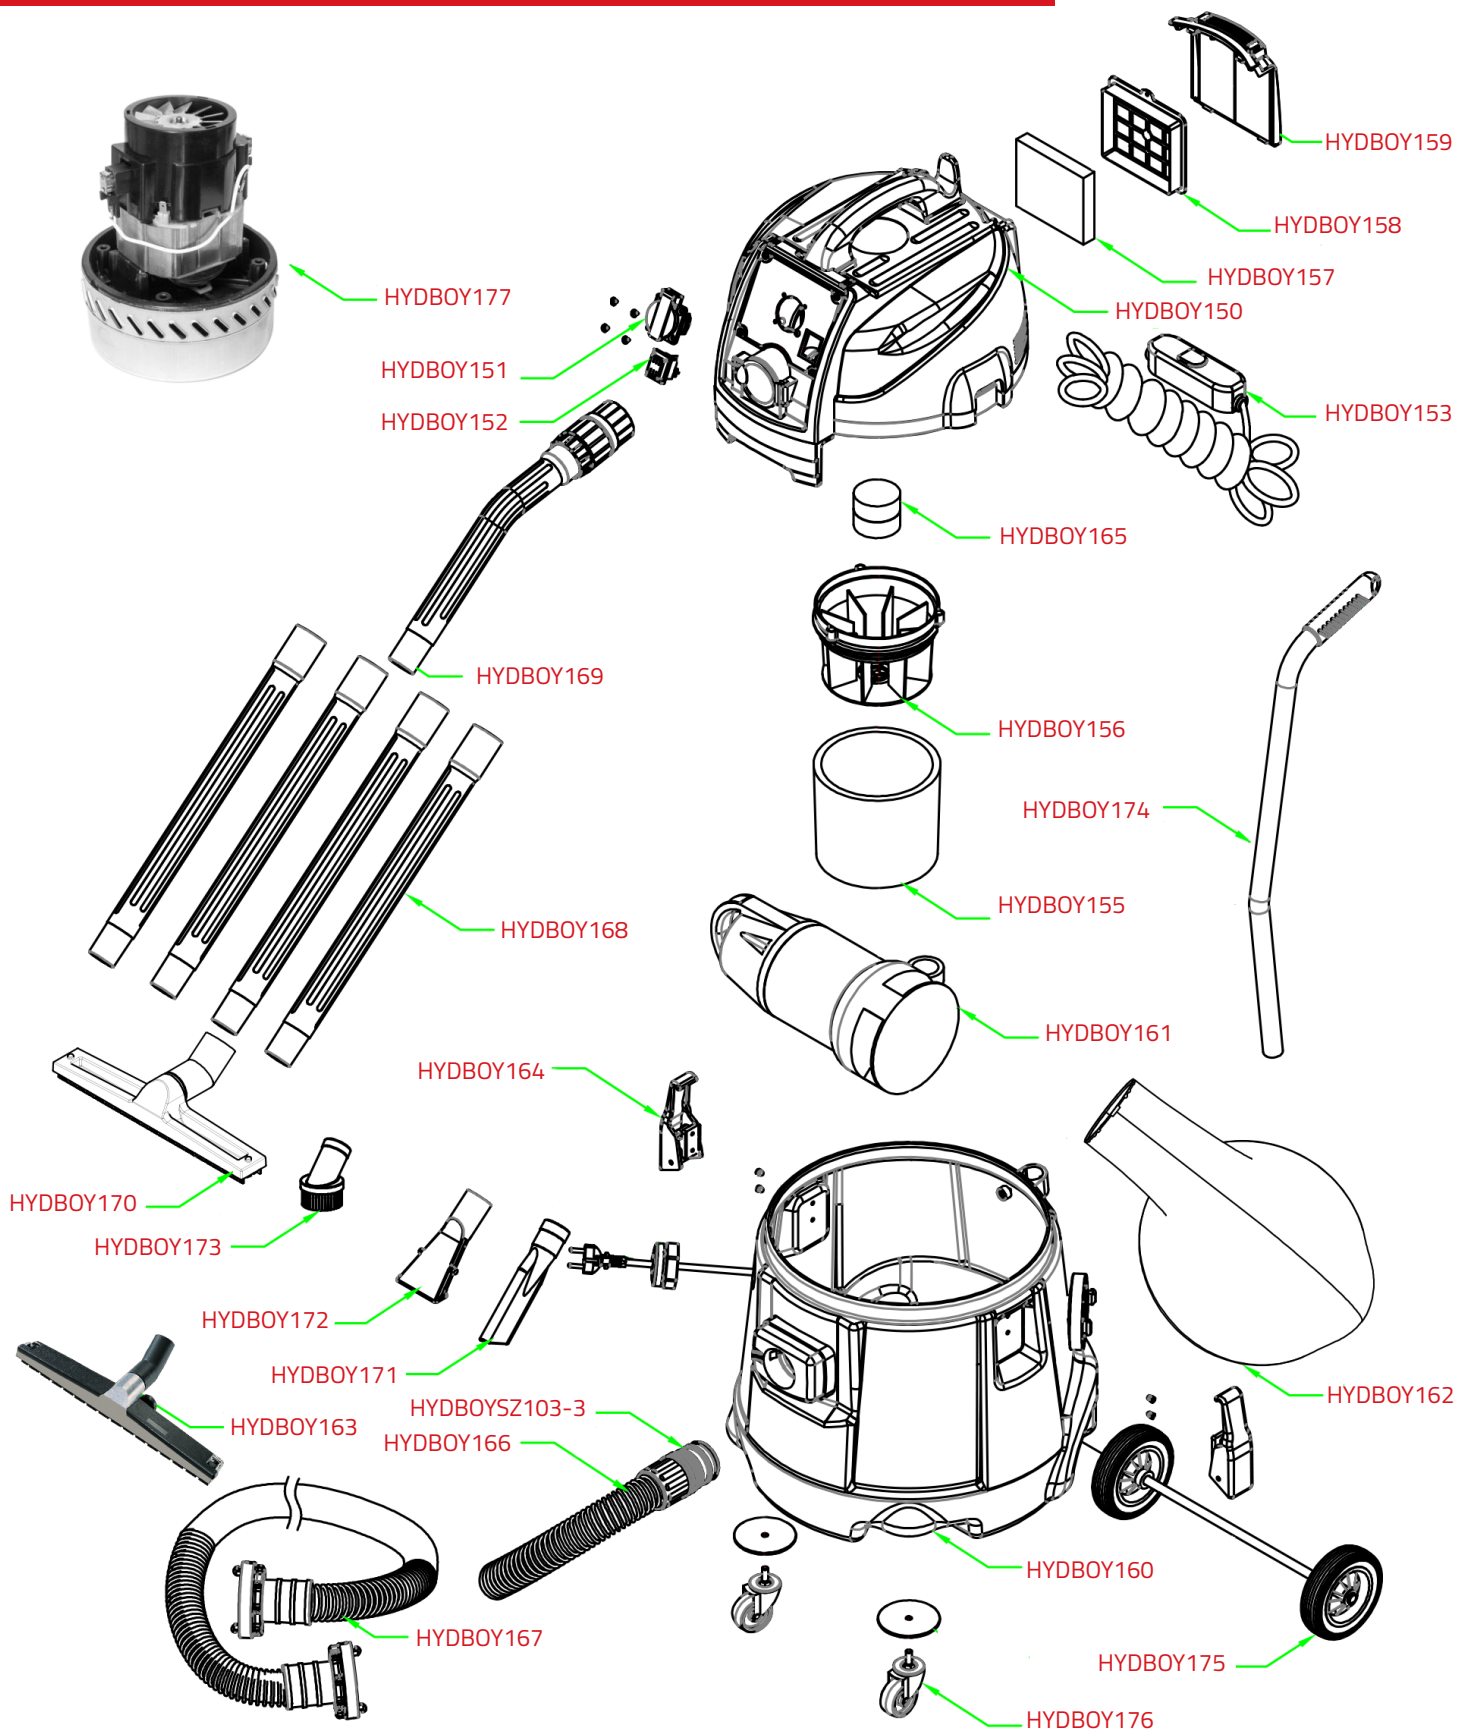

SPARE PART LIST HYDRA-BOY

rössle

Vacuum cleaner for fire departments