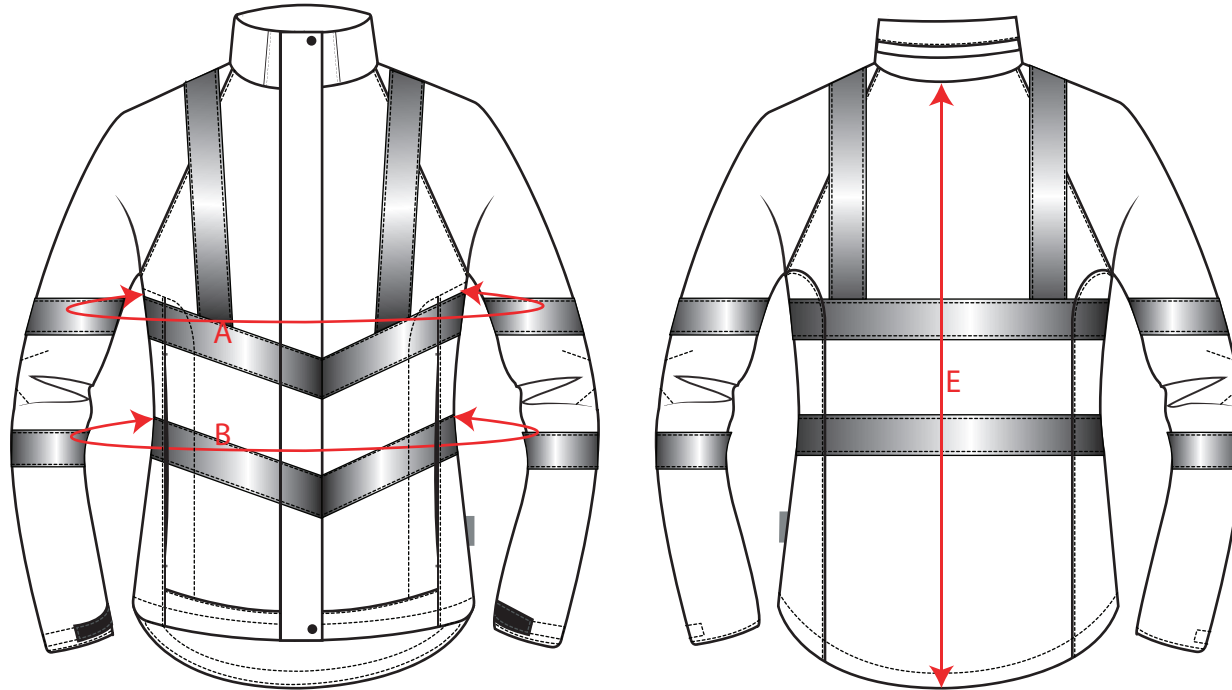

STYLE NO: LW70

DESCRIPTION: Hi Vis Ladies Breathable Jacket

Colourway

Hi Vis Yellow

Hi Vis Orange

Measurements LW70

	XS	S	M	L	XL	XXL	3XL	TOL	Audit	Actual
UK Ladies Size	6	8-10	12-14	16	18-20	22-24	26			
To Fit Chest	72-80	84-88	92-96	100-104	108-112	116-120	124-128		Size	Size
Jacket Chest	A 96	104	112	120	128	136	144			
Waist	B 90	98	106	114	122	130	138			
Centre Back to Hem	E 74	75	76	77	78	79	80			